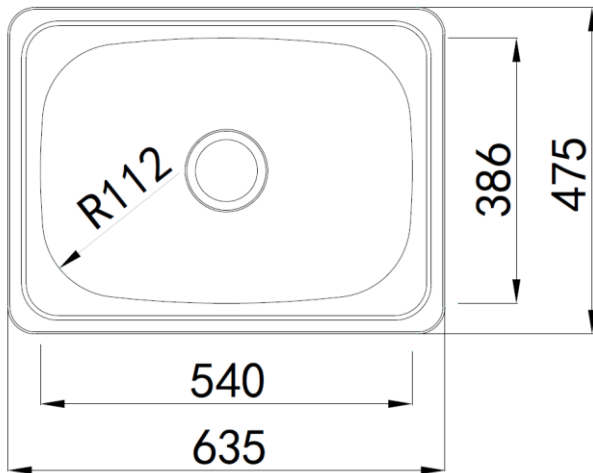

LT216 45 Litre Laundry Trough

45L Inset Laundry Trough

- 45L Capacity
- 2 Bypass Holes
- Waste and Bypass Included

Product Code: **LT216**

Silk Finish

Cutout